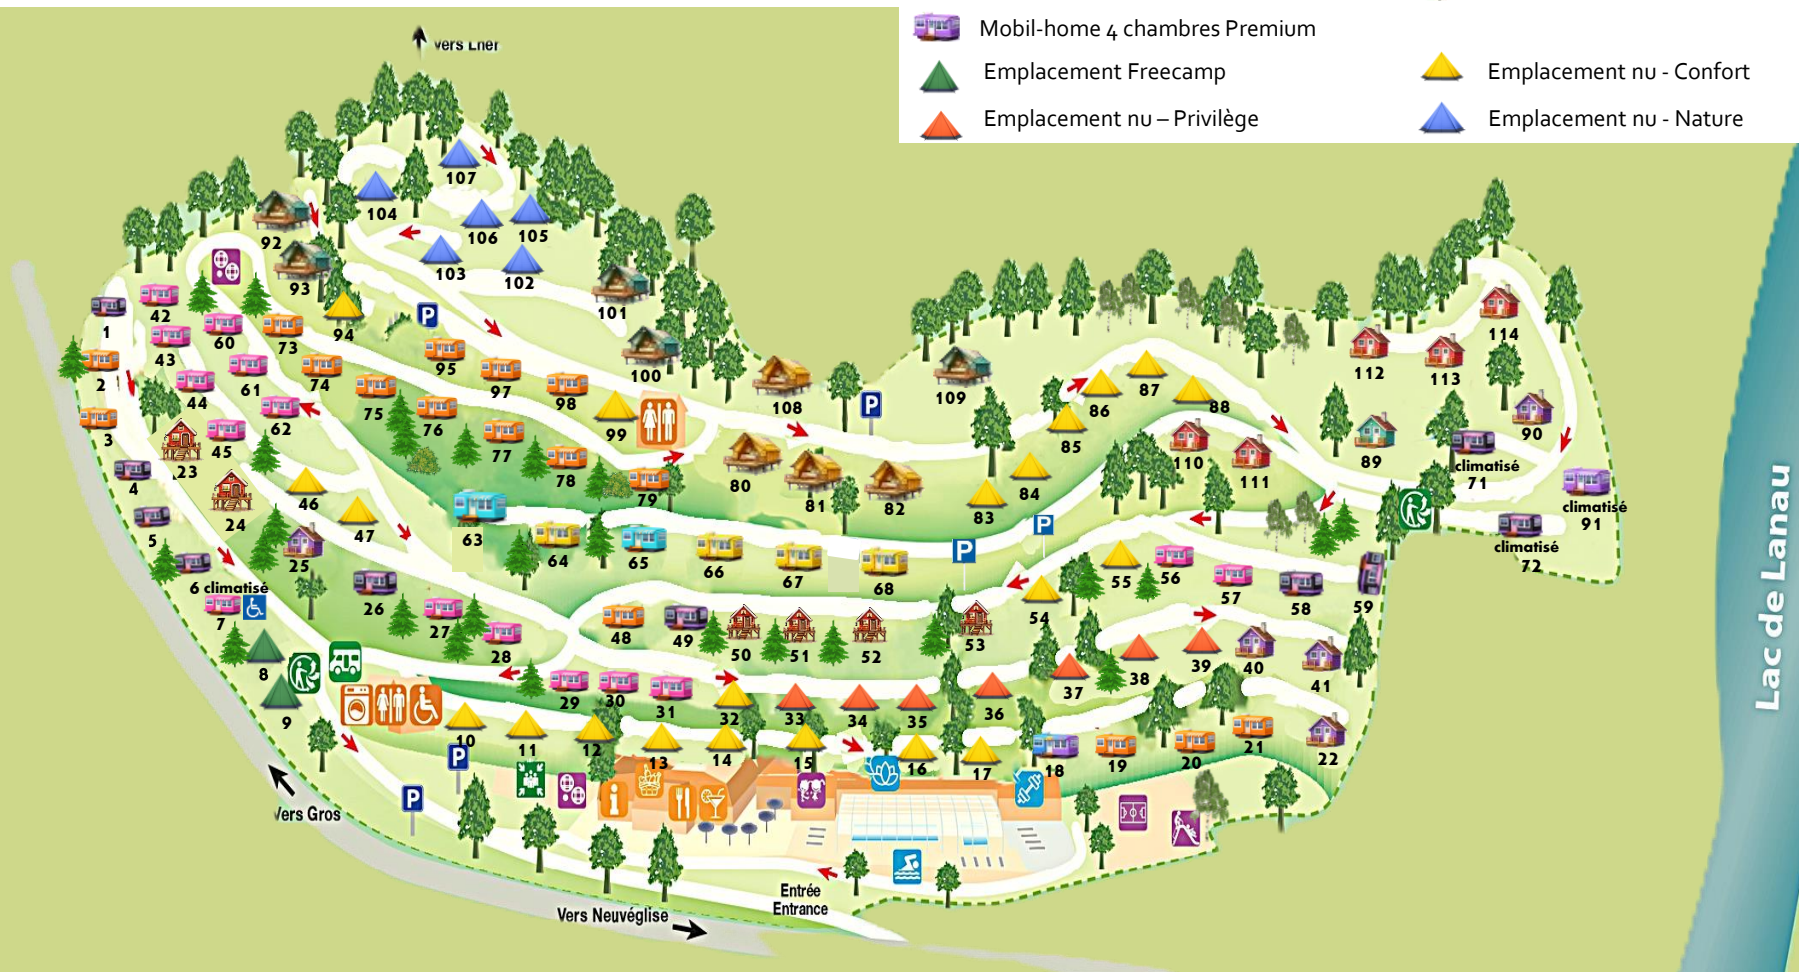

- |                          |                           |   |   |   |
|--------------------------|---------------------------|---|---|---|
| Accueil<br>Reception     | Sanitaires<br>Sanitaires  | Piscine couverte<br>Covered swimming pool | Club enfants / Kids club                  | Point de rassemblement<br>Gathering point             |
| Bar                      | Laverie<br>Wash room      | Sauna                                     | Aire de jeux<br>Children playground       | Sens évacuation<br>Evacuation way                     |
| Restaurant               | Tri sélectif<br>Recycling | Salle de musculation<br>Fitness room      | Pétanque / "Boules" games                 | Aire de service camping-car<br>Motorhome service area |
| Epicerie<br>Grocery shop |                           |   | Terrain Multisports<br>Multisports ground | Parking   |

Lac de Lanau